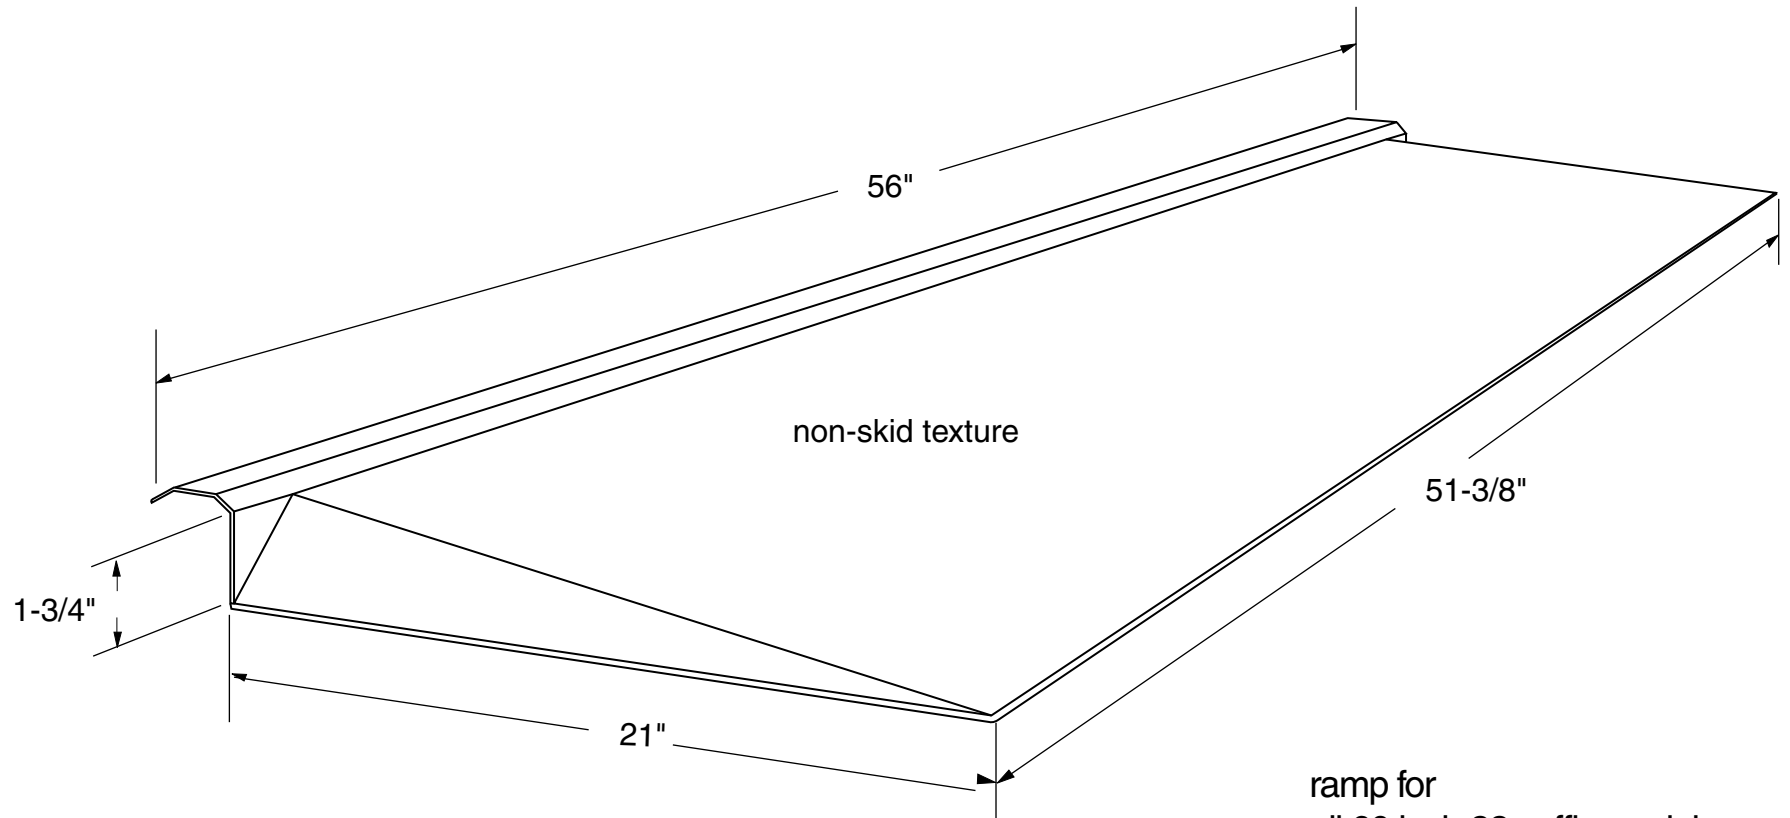

Cross section ramp installed

ramp for
all 60 inch 22 suffix models

RAMP-57

Material : Fiberglass, gel coat finish to match shower

DISABLEDSHOPPER DIV.OF SPECIALTY CONSTRUCTIONS	TITLE : Ramp	SCALE :
	MODEL : RAMP 51	SHT. OF